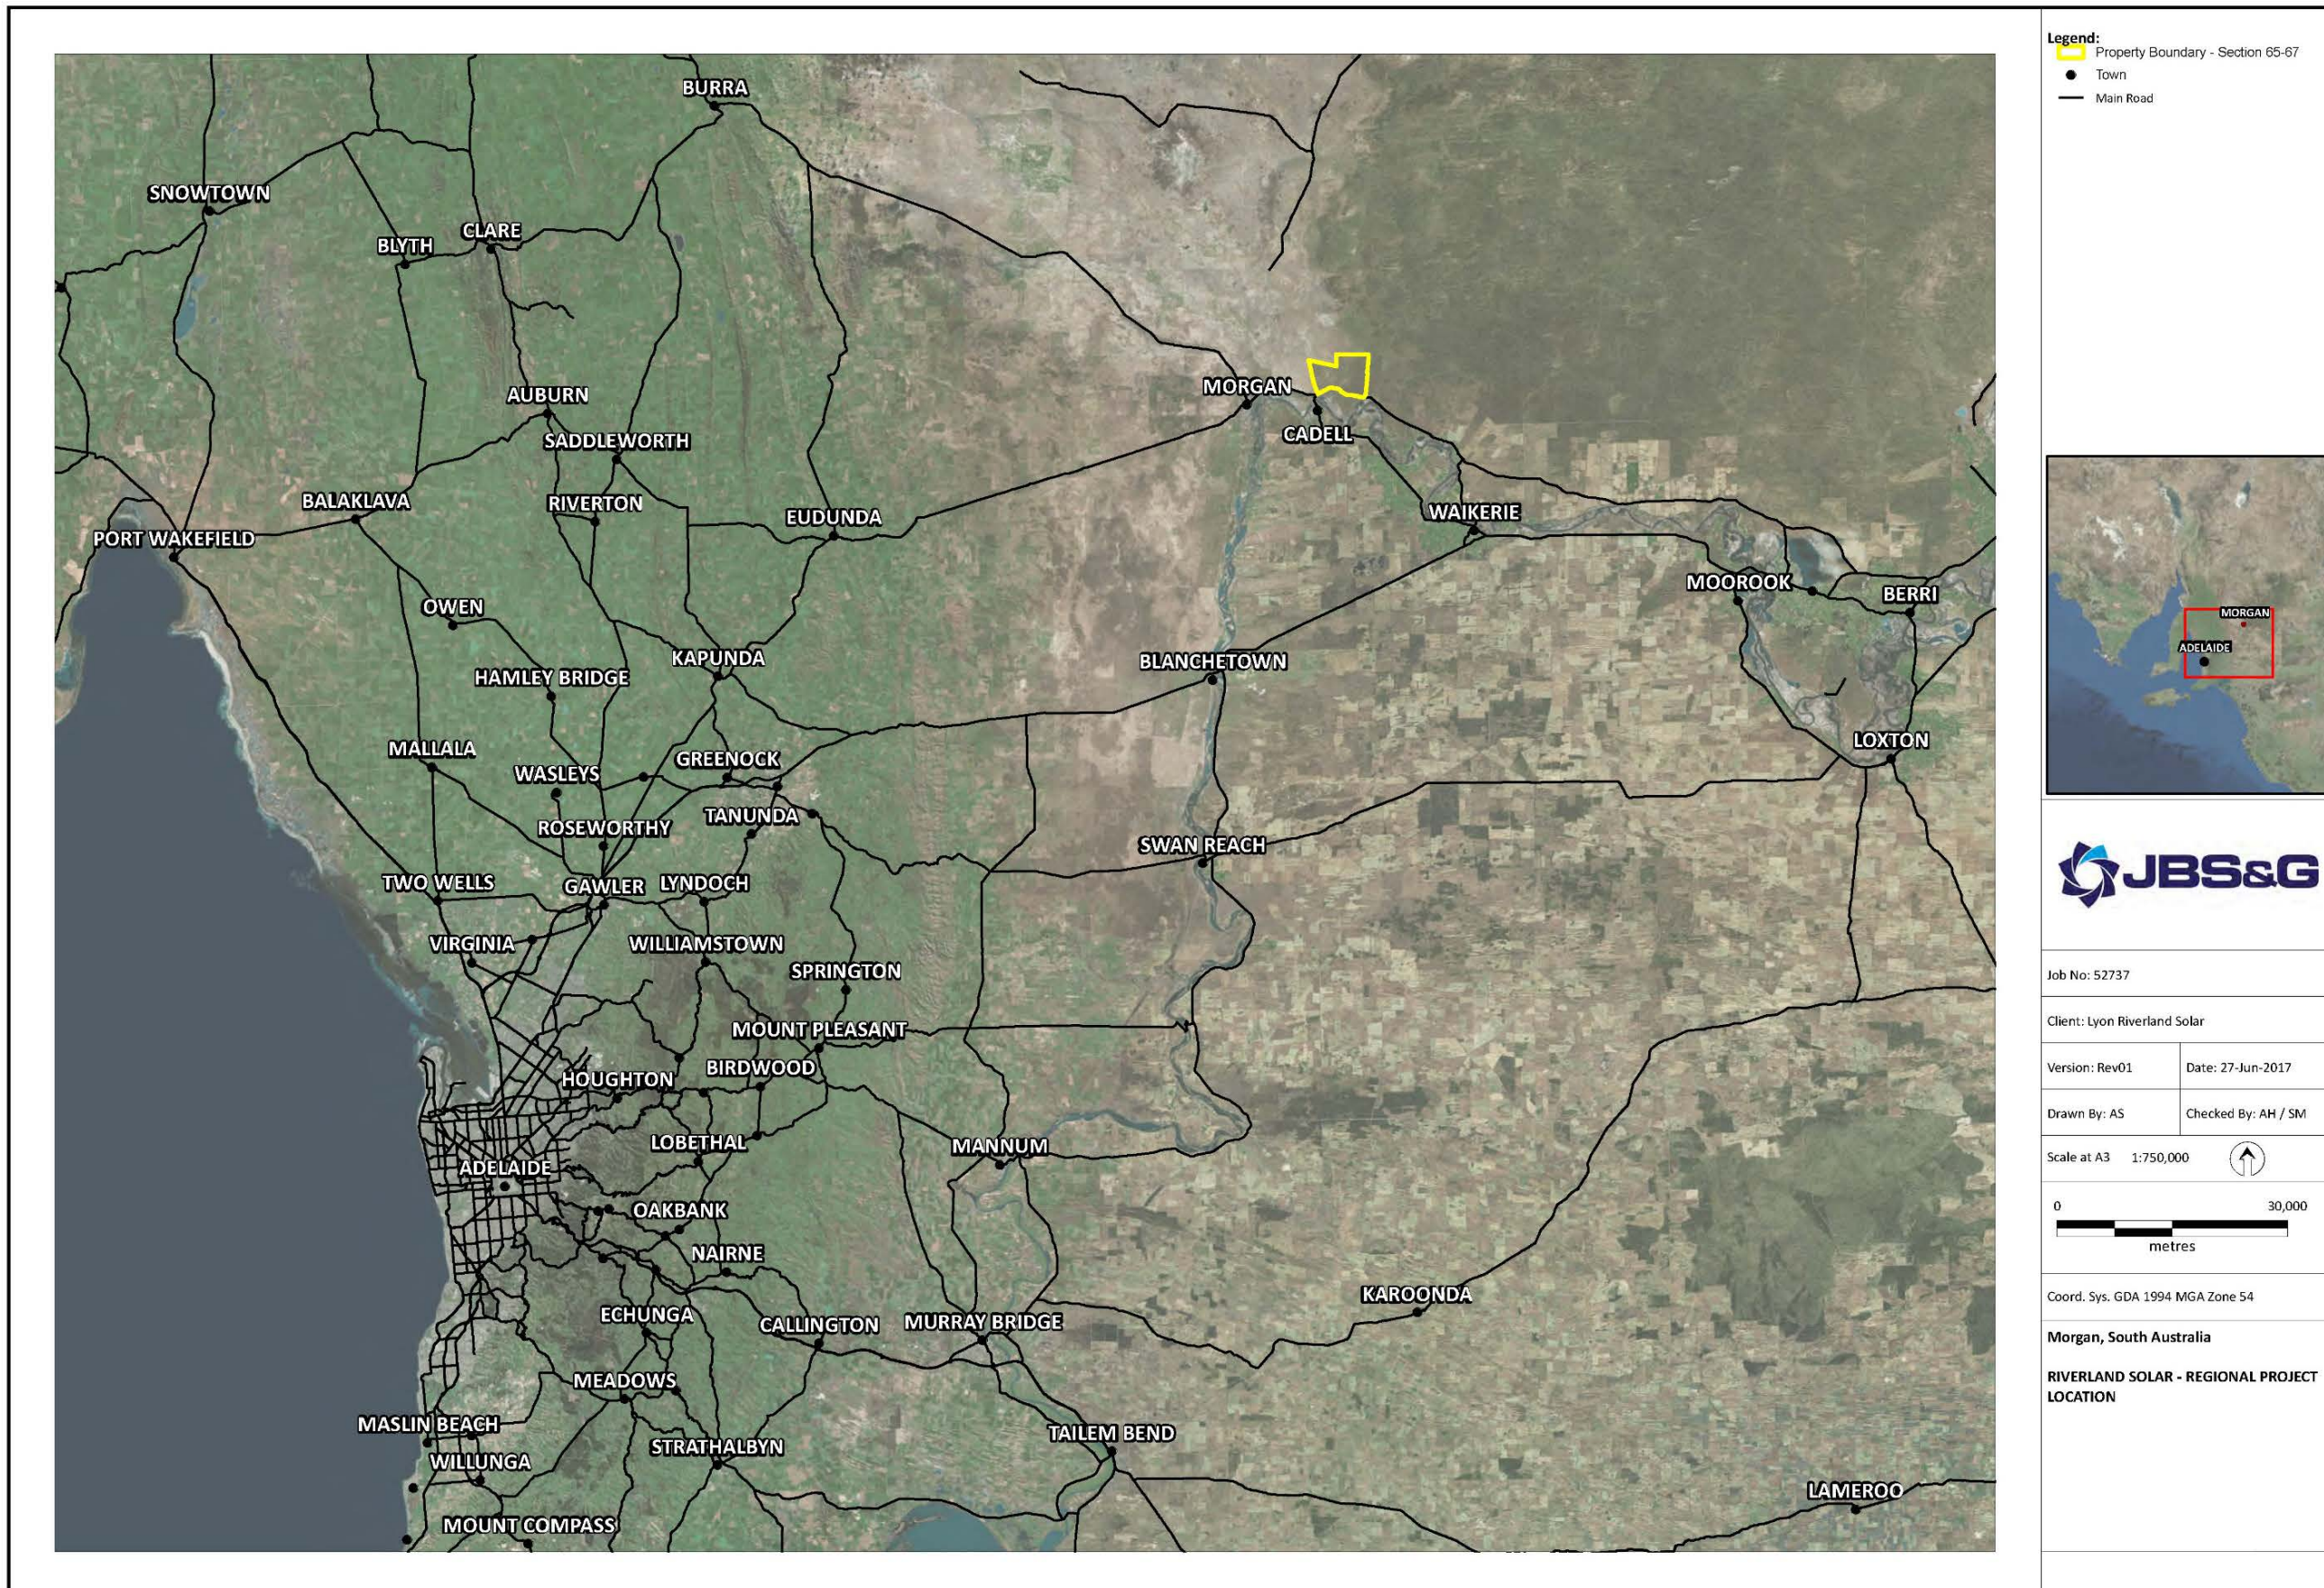

## Appendix B – Location Map

Figure 1-1: Regional map showing location of project site

Document Path: S:\SandG\Projects\JBSG Australia\Environment\52737 Lyon Riverland Solar\7 - PROJECT DATA\GIS\Maps\Regional Project Location.mxd  
Image Reference: Google Maps © 2017: 14 October 2016