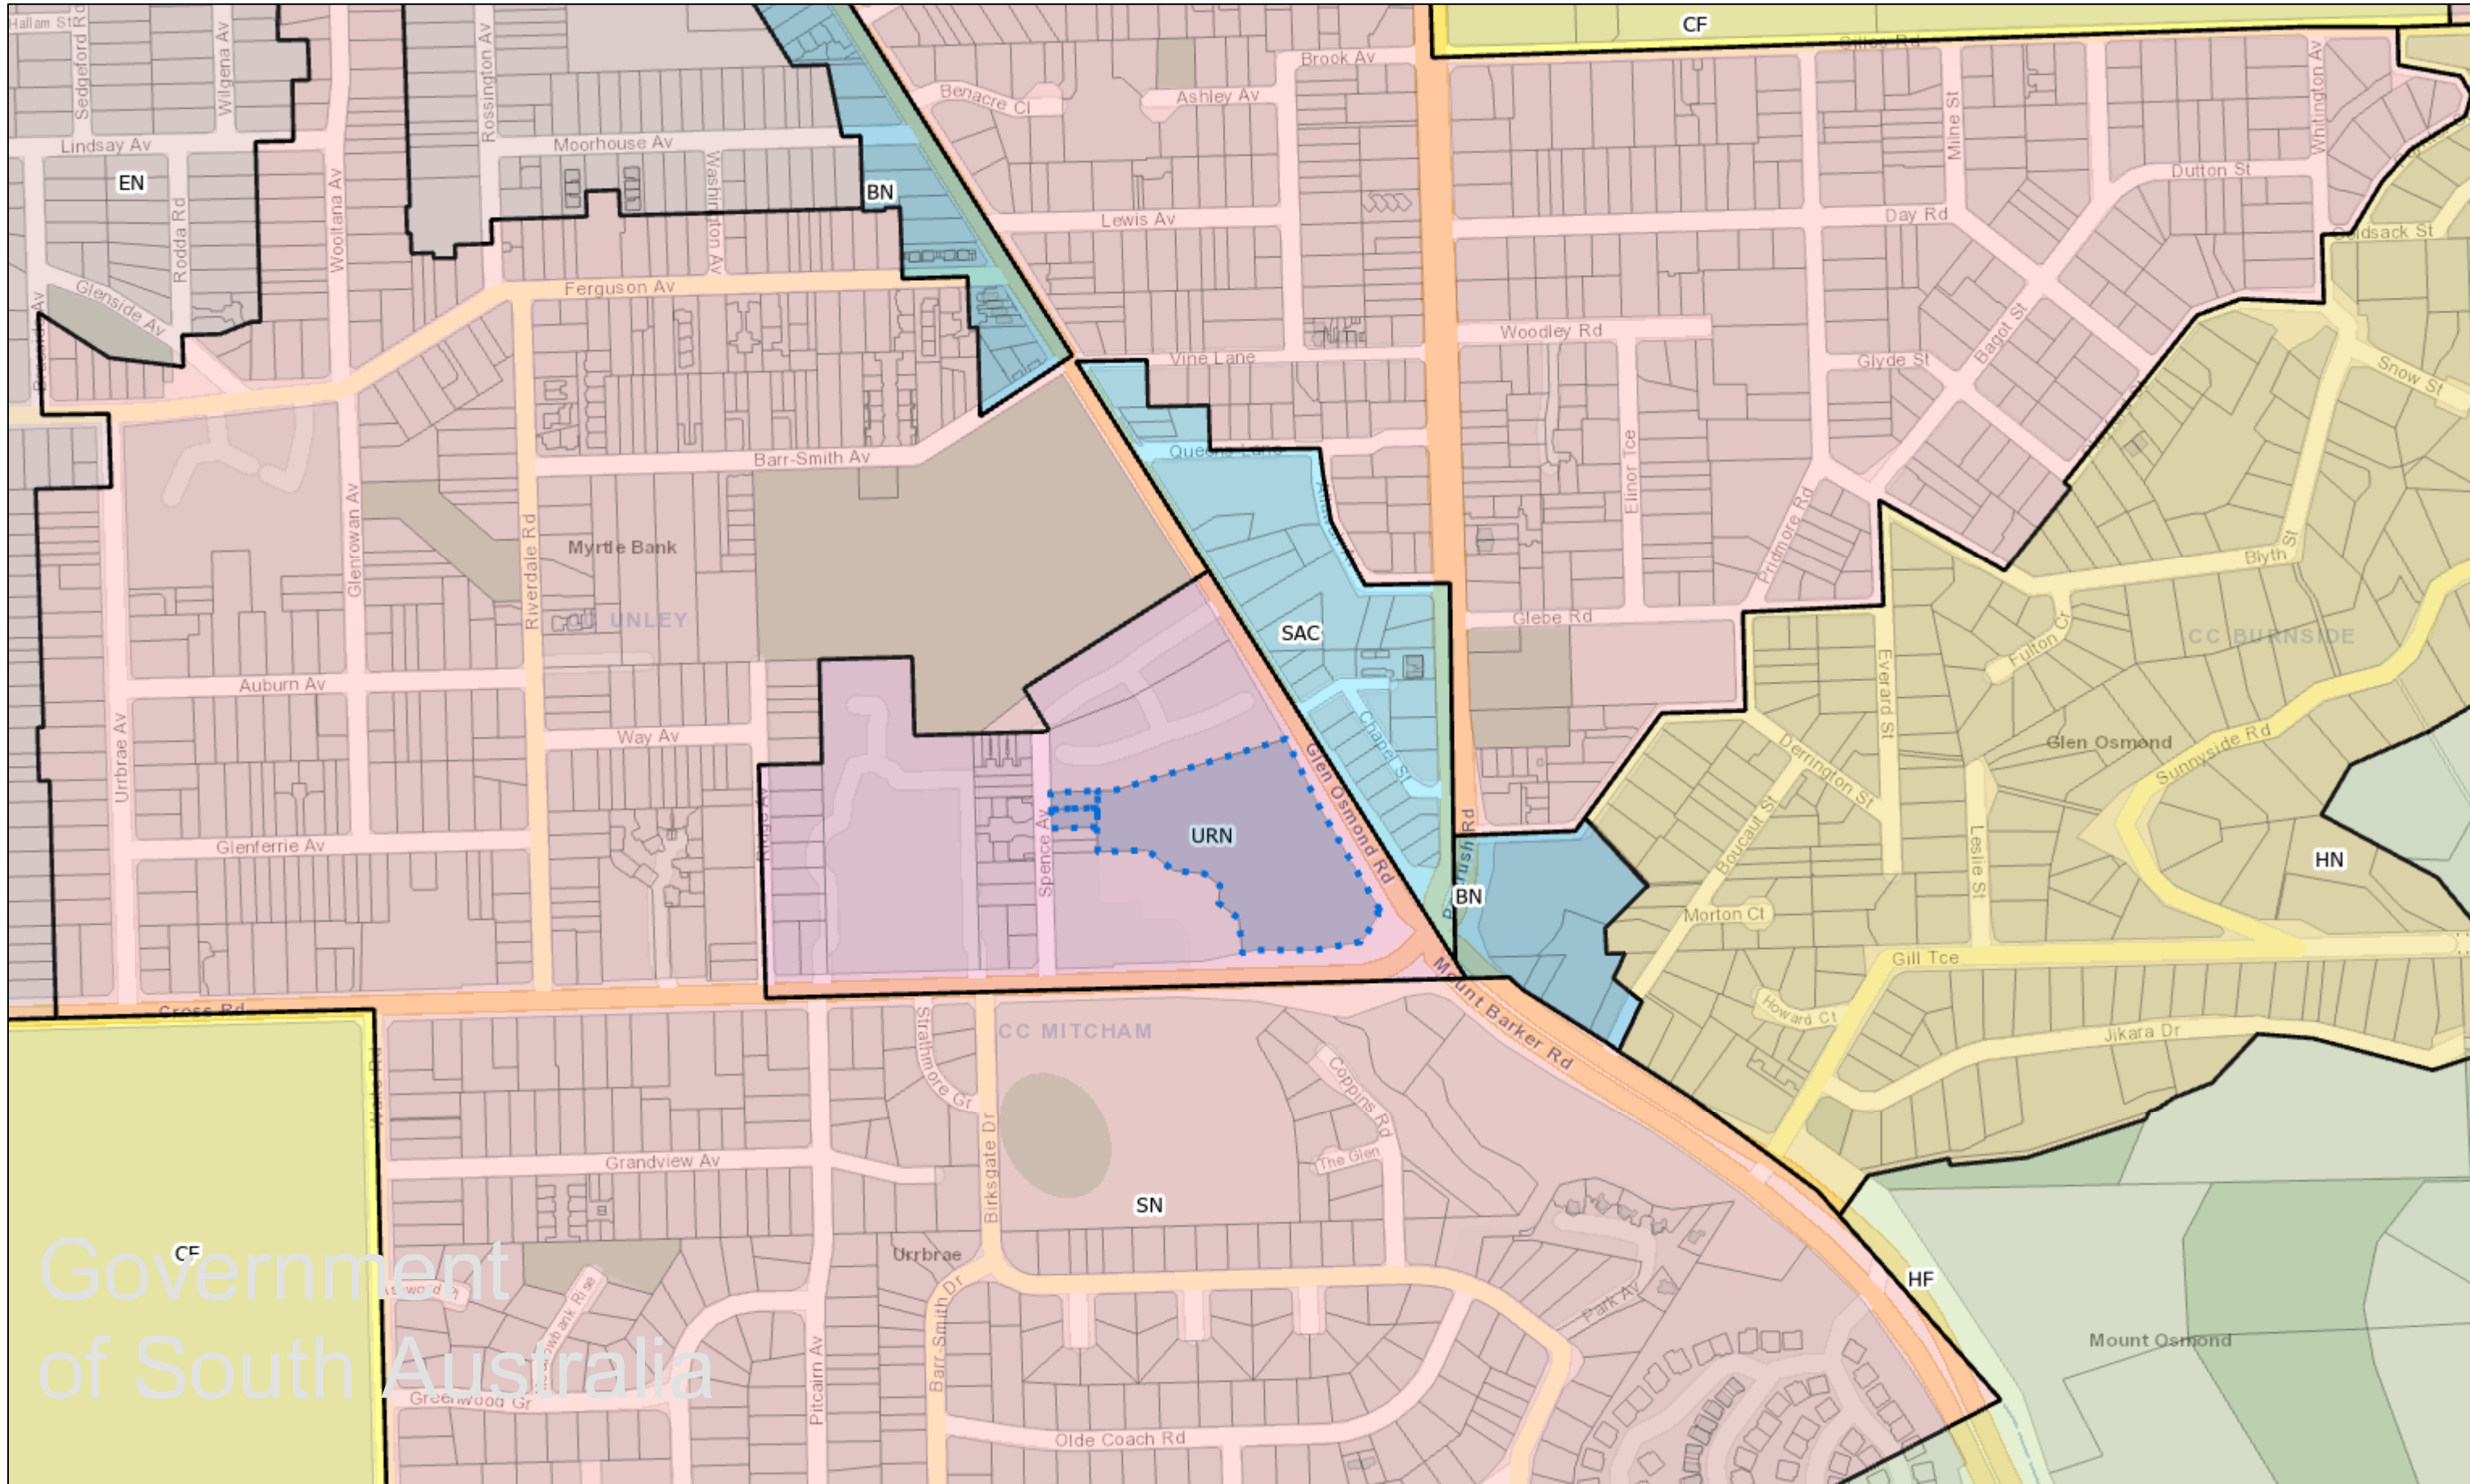

SAPPA Report

The SA Property and Planning Atlas is available on the Plan SA website: <https://sappa.plan.sa.gov.au>

Date created: April 27, 2026

Government of South Australia
Department for Housing
and Urban Development